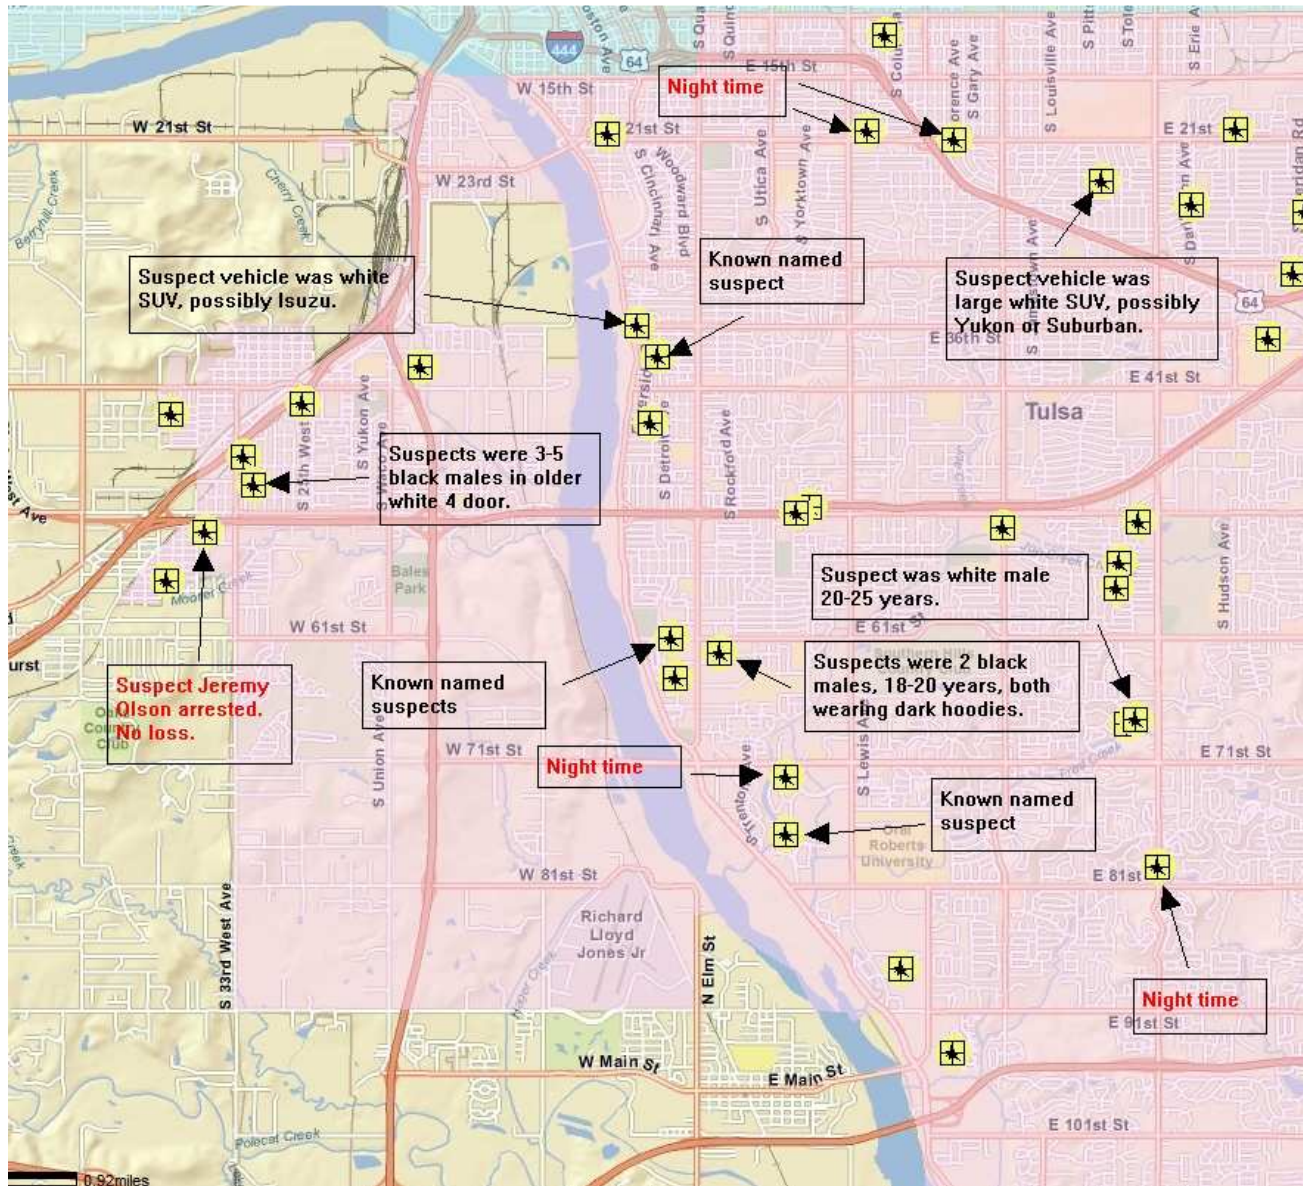

Crime Bulletin: Robbery of Individual

Incidents known to have occurred at night are captioned in **RED**.

Riverside News

Tulsa Police Department
Riverside Division
7515 Riverside DR
Tulsa, Ok 74136
(918) 596-1100

Express Edition February 1, 2012

Crime Bulletin: Commercial Robbery

There were no reported commercial robberies in the Riverside Division last week.

Crime Bulletin: Residential Burglary

Incidents known to have occurred at night are captioned in **RED**.

Crime Bulletin: Commercial Burglary

Incidents known to have occurred at night are captioned in **RED**.

Crime Bulletin: Auto Theft

The majority of auto thefts occur at night. Thefts known to have occurred during the daytime are captioned in **BLACK**.