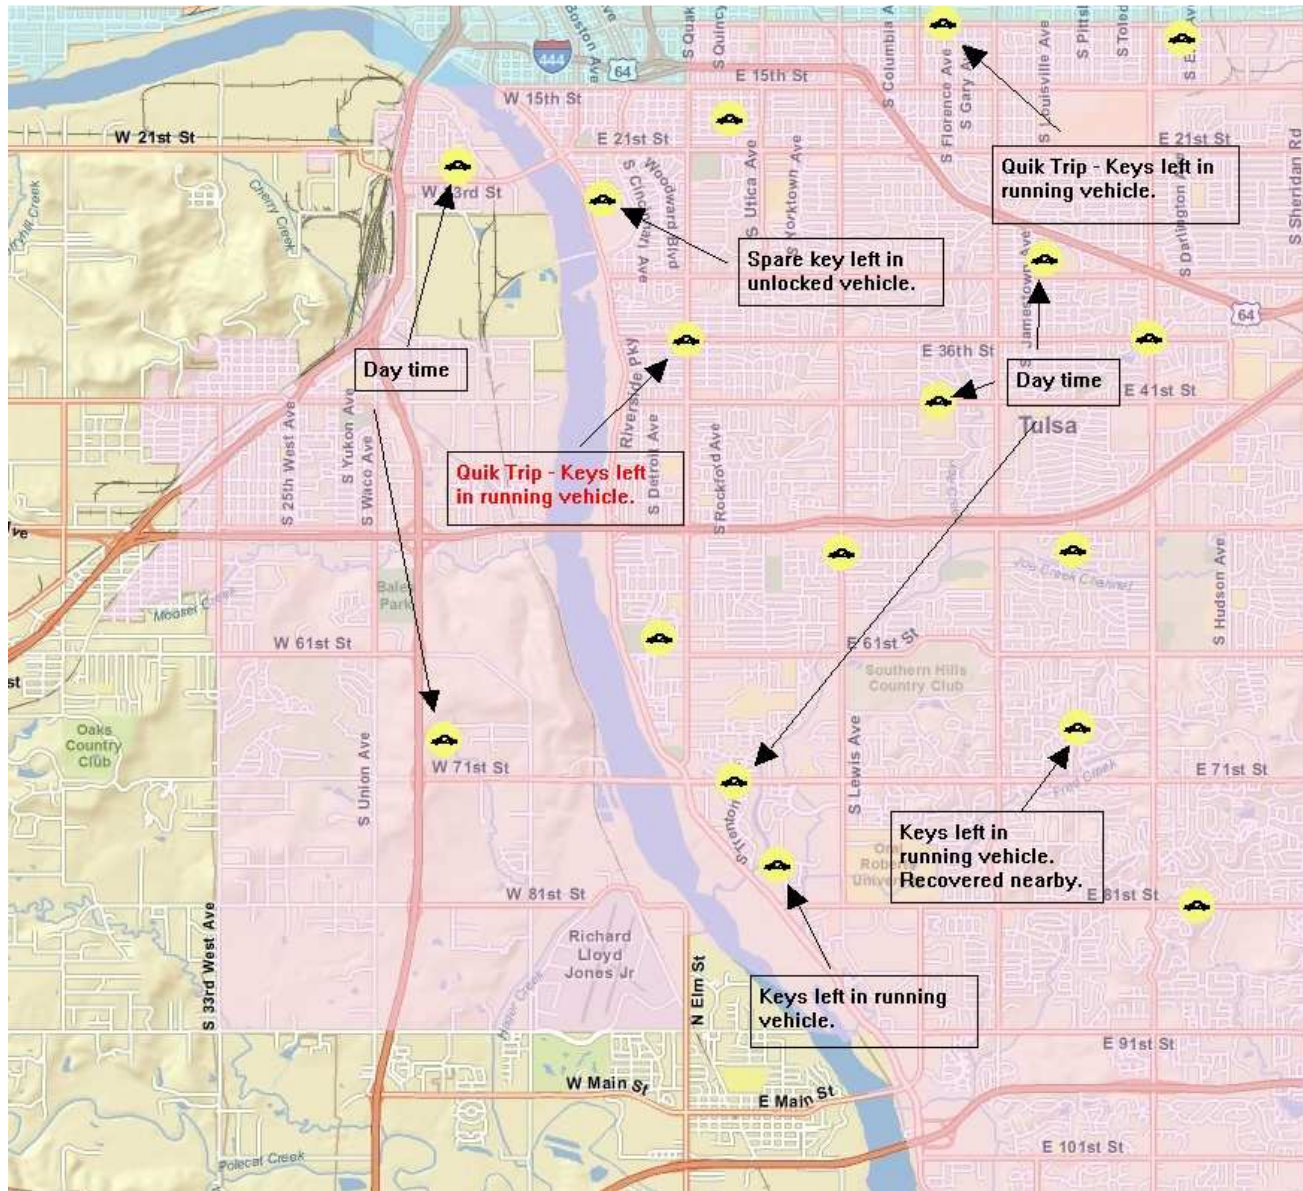

Crime Bulletin: Robbery of Individual

Incidents known to have occurred at night are captioned in **RED**.

Riverside News

Tulsa Police Department
Riverside Division
7515 Riverside DR
Tulsa, Ok 74136
(918) 596-1100

Express Edition February 1, 2012

Crime Bulletin: Commercial Robbery

There were no reported commercial robberies in the Riverside Division last week.

Crime Bulletin: Residential Burglary

Incidents known to have occurred at night are captioned in **RED**.

Crime Bulletin: Commercial Burglary

Incidents known to have occurred at night are captioned in **RED**.

Crime Bulletin: Auto Theft

The majority of auto thefts occur at night. Thefts known to have occurred during the daytime are captioned in **BLACK**.