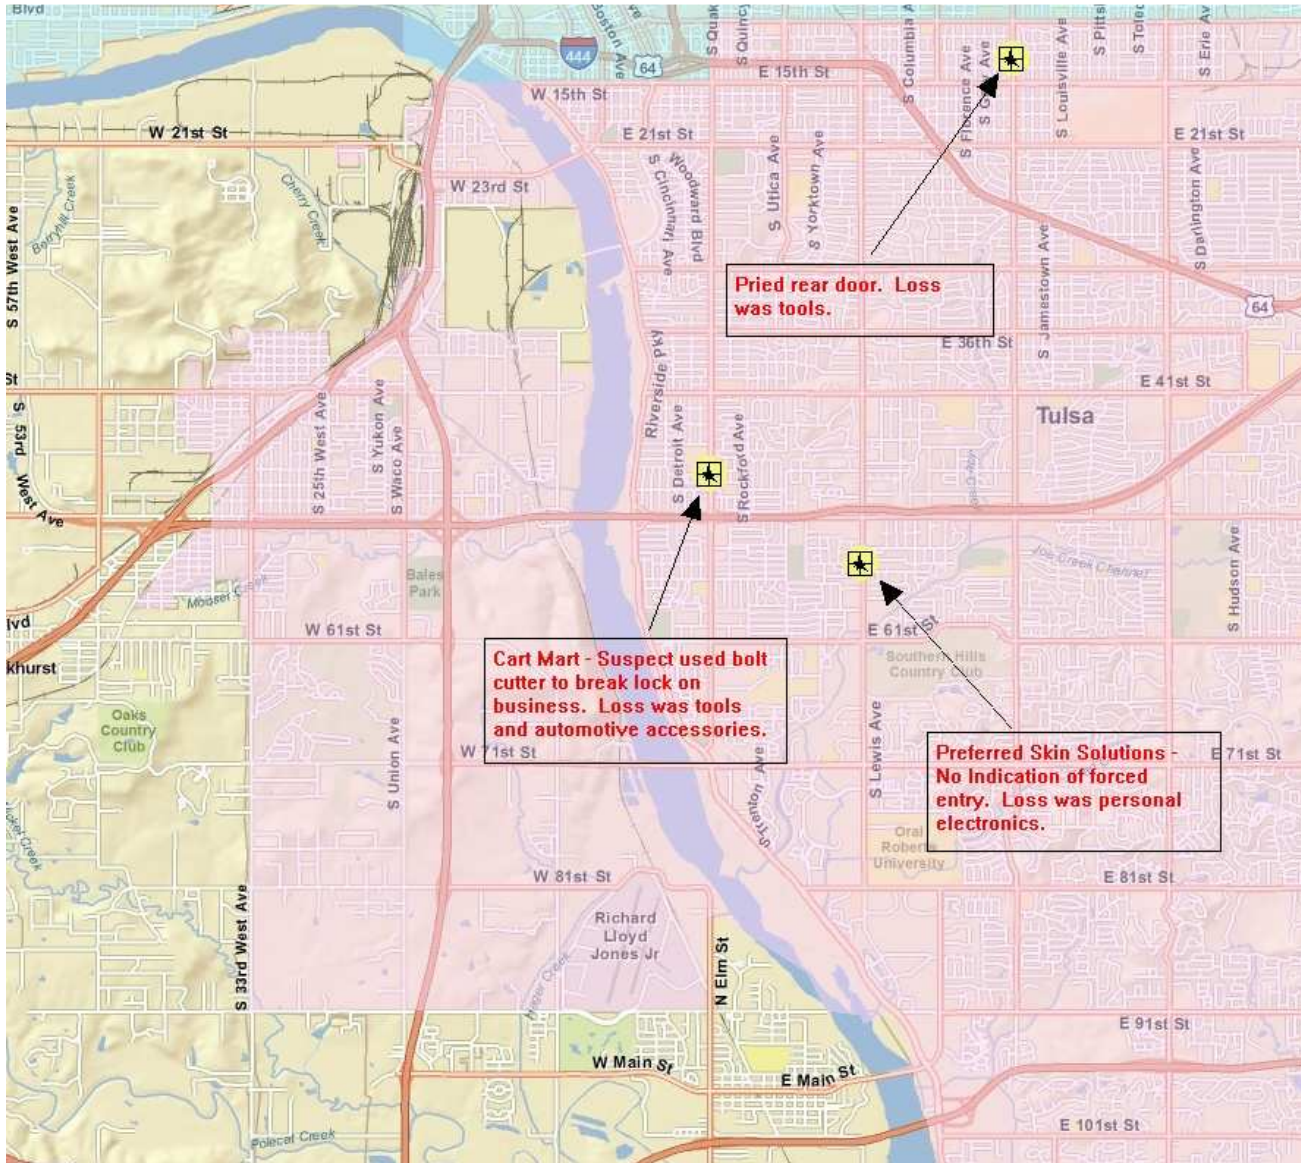

Crime Bulletin: Robbery of Individual

Incidents known to have occurred at night are captioned in **RED**.

Riverside News

Tulsa Police Department
Riverside Division
7515 Riverside DR
Tulsa, Ok 74136
(918) 596-1100

Express Edition February 1, 2012

Crime Bulletin: Commercial Robbery

There were no reported commercial robberies in the Riverside Division last week.

Crime Bulletin: Residential Burglary

Incidents known to have occurred at night are captioned in **RED**.

Crime Bulletin: Commercial Burglary

Incidents known to have occurred at night are captioned in **RED**.

Crime Bulletin: Auto Theft

The majority of auto thefts occur at night. Thefts known to have occurred during the daytime are captioned in **BLACK**.