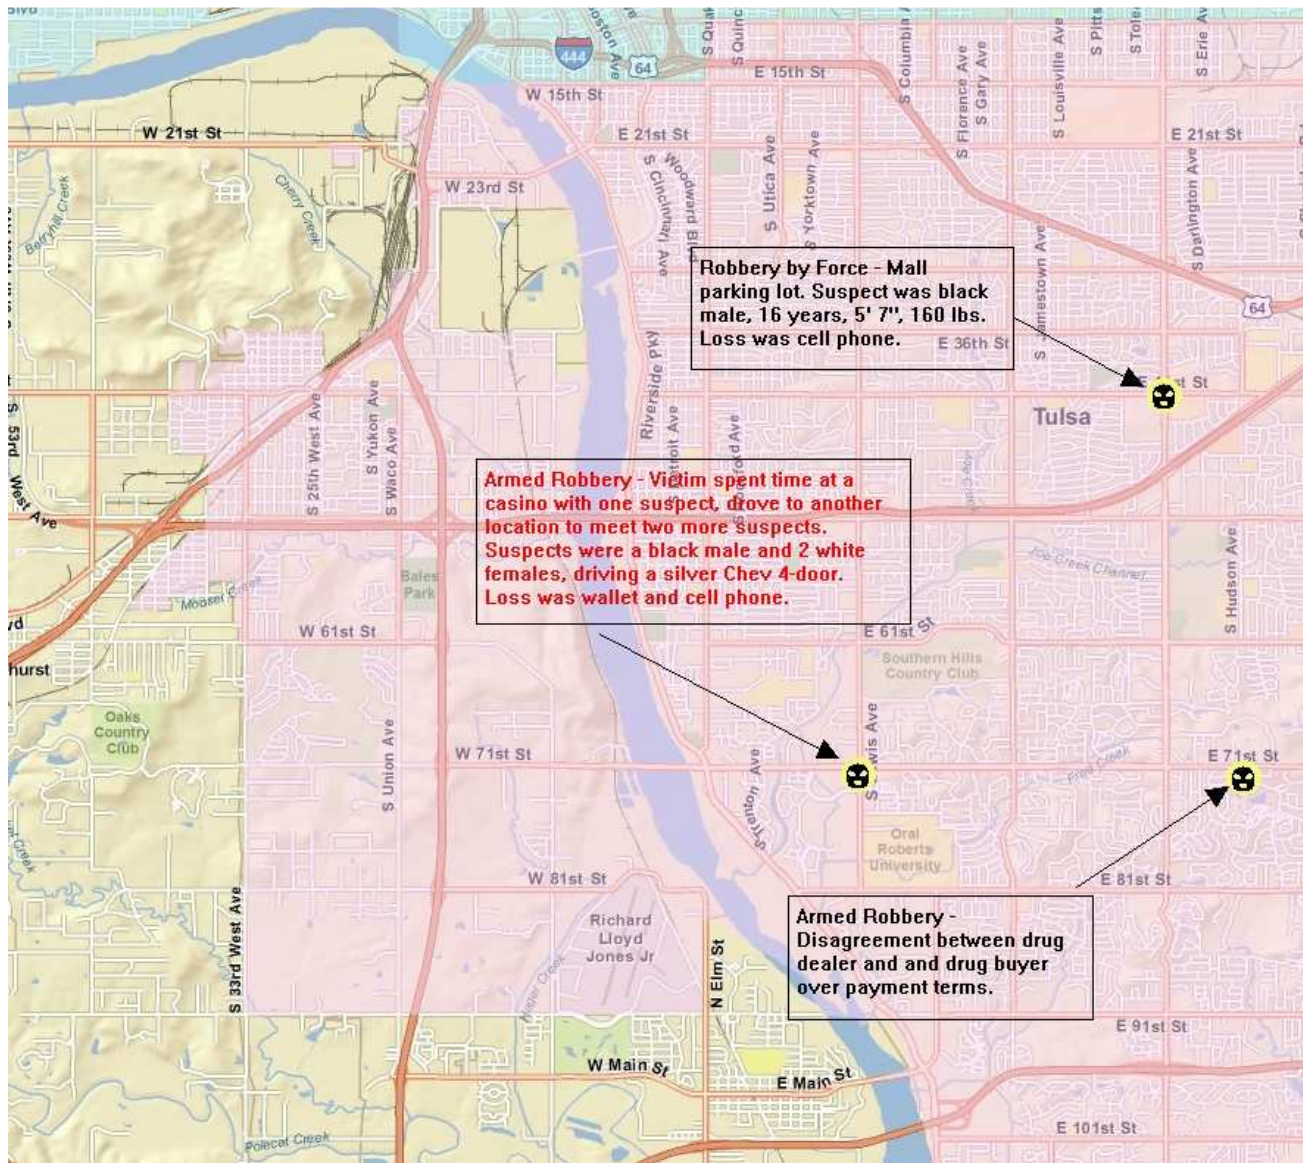

Crime Bulletin: Robbery of Individual

Incidents known to have occurred at night are captioned in **RED**.

Riverside News

Tulsa Police Department
Riverside Division
7515 Riverside DR
Tulsa, Ok 74136
(918) 596-1100

Express Edition February 1, 2012

Crime Bulletin: Commercial Robbery

There were no reported commercial robberies in the Riverside Division last week.

Crime Bulletin: Residential Burglary

Incidents known to have occurred at night are captioned in **RED**.

Crime Bulletin: Commercial Burglary

Incidents known to have occurred at night are captioned in **RED**.

Crime Bulletin: Auto Theft

The majority of auto thefts occur at night. Thefts known to have occurred during the daytime are captioned in **BLACK**.